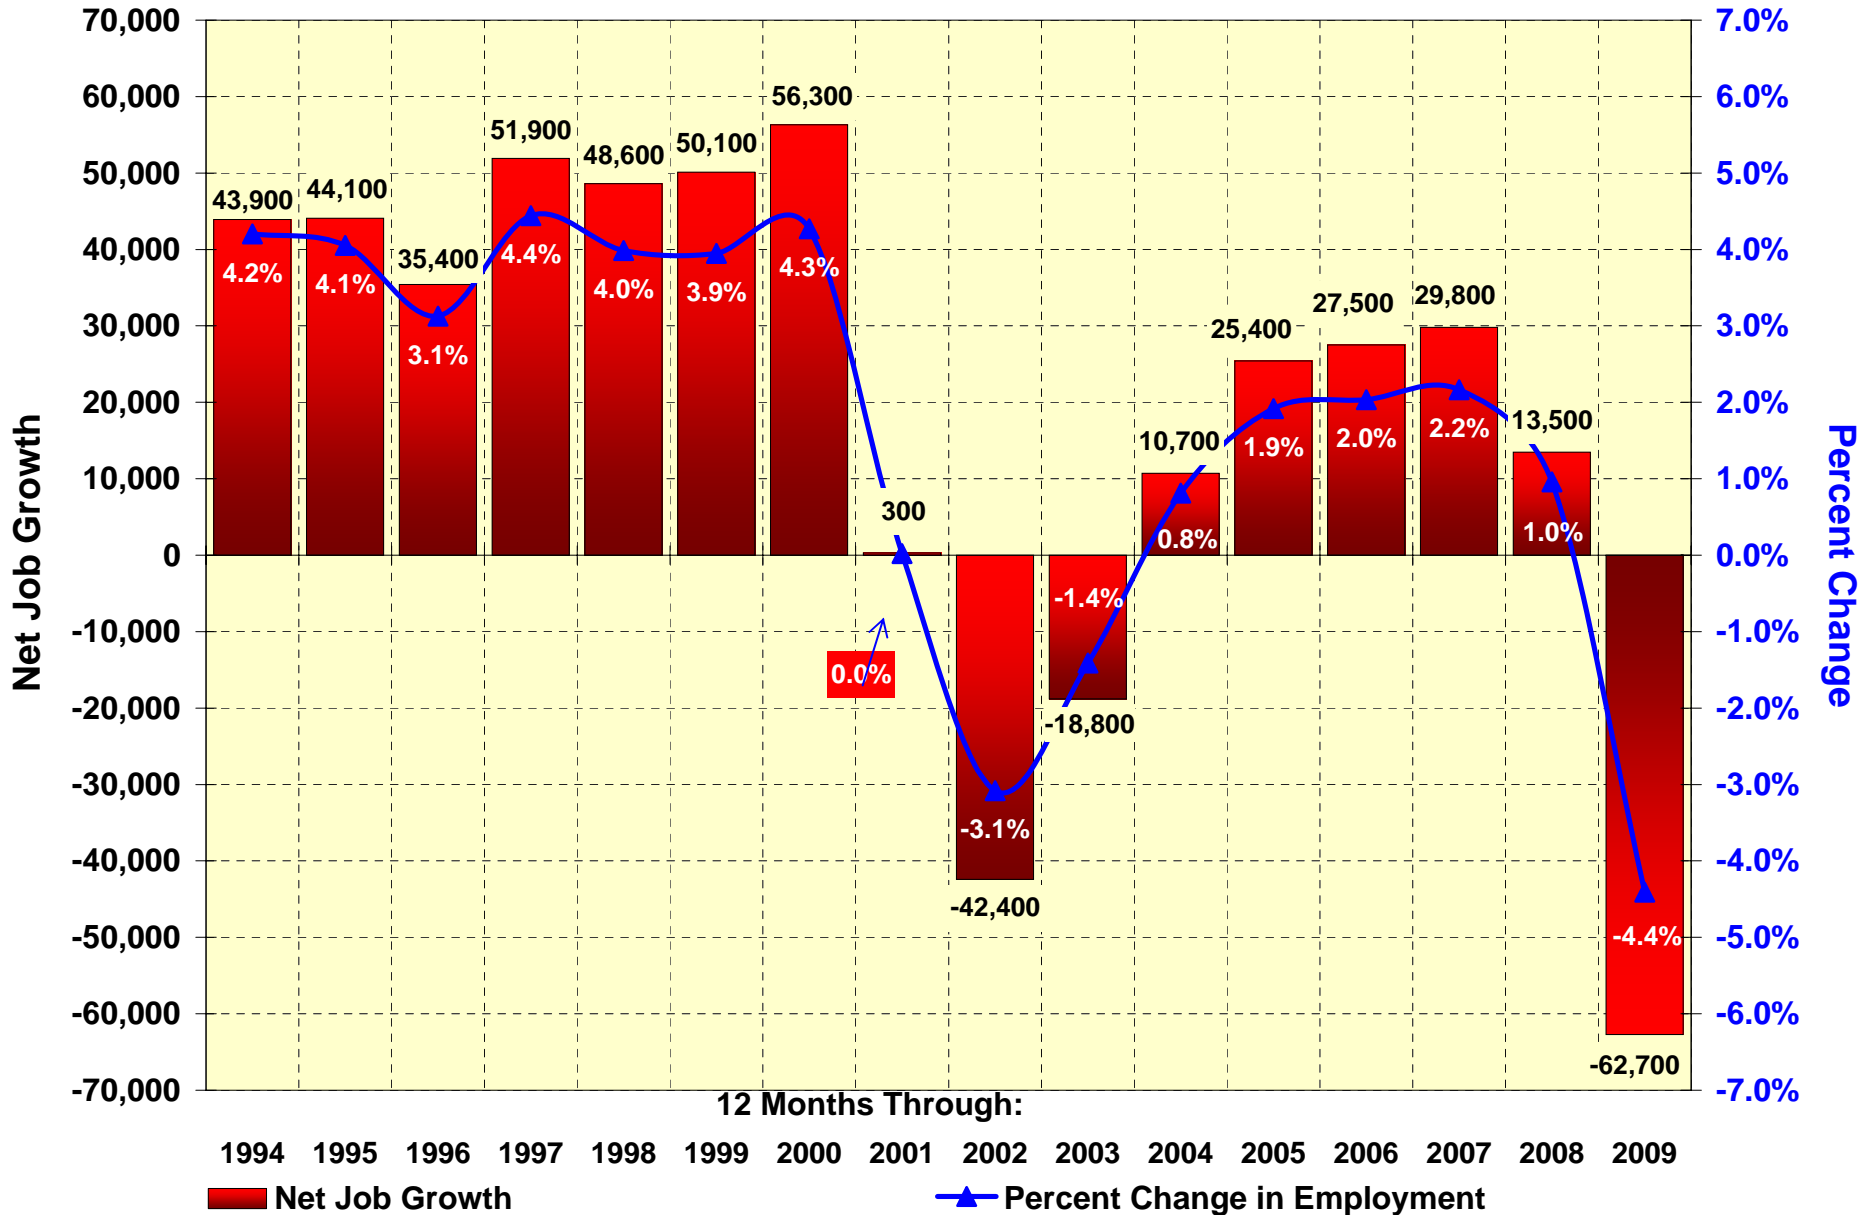

## Denver Metropolitan Area Job Growth & Forecast - 12 Month Averages

Sources: The Genesis Group, Bureau of Labor Statistics

Note: Includes Adams, Arapahoe, Boulder, Broomfield, Denver, Douglas, Jefferson, Clear Creek, Elbert, Gilpin, Park Counties